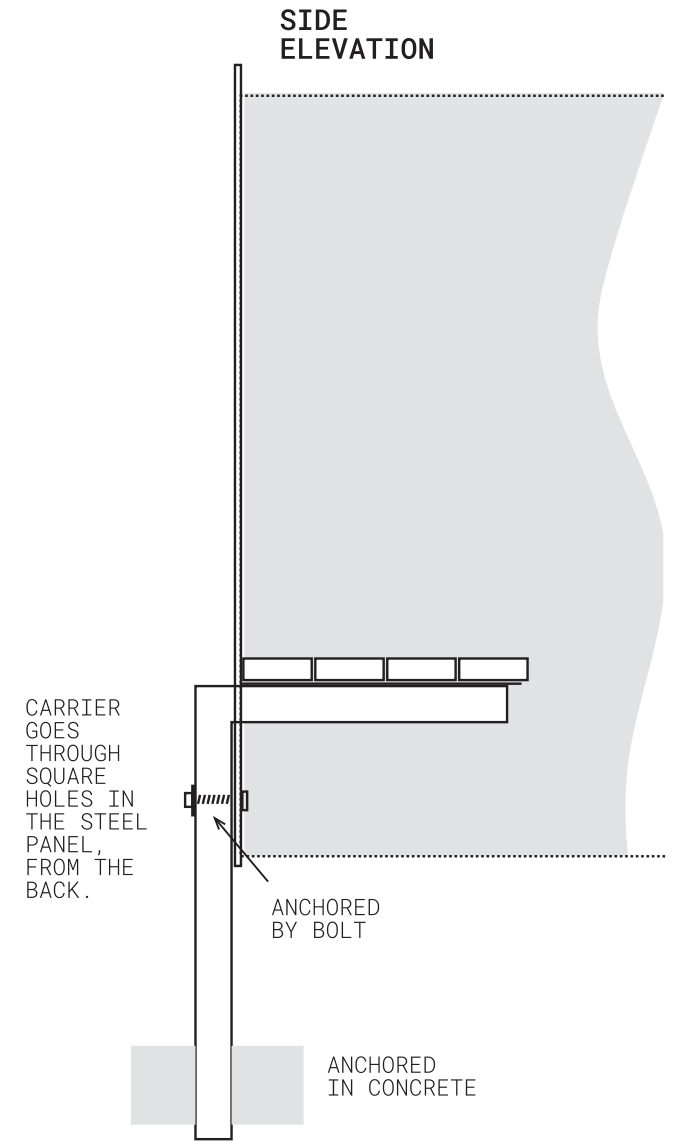

* INSTALL NOTES

DESIGN NOTES

PLAZA WALL / PANELS DESIGN - PLUMMER RESIDENCE 2020

DESIGN NOTES

PLAZA BENCH CARRIER DESIGN - PLUMMER RESIDENCE 2020

INSTALL NOTES